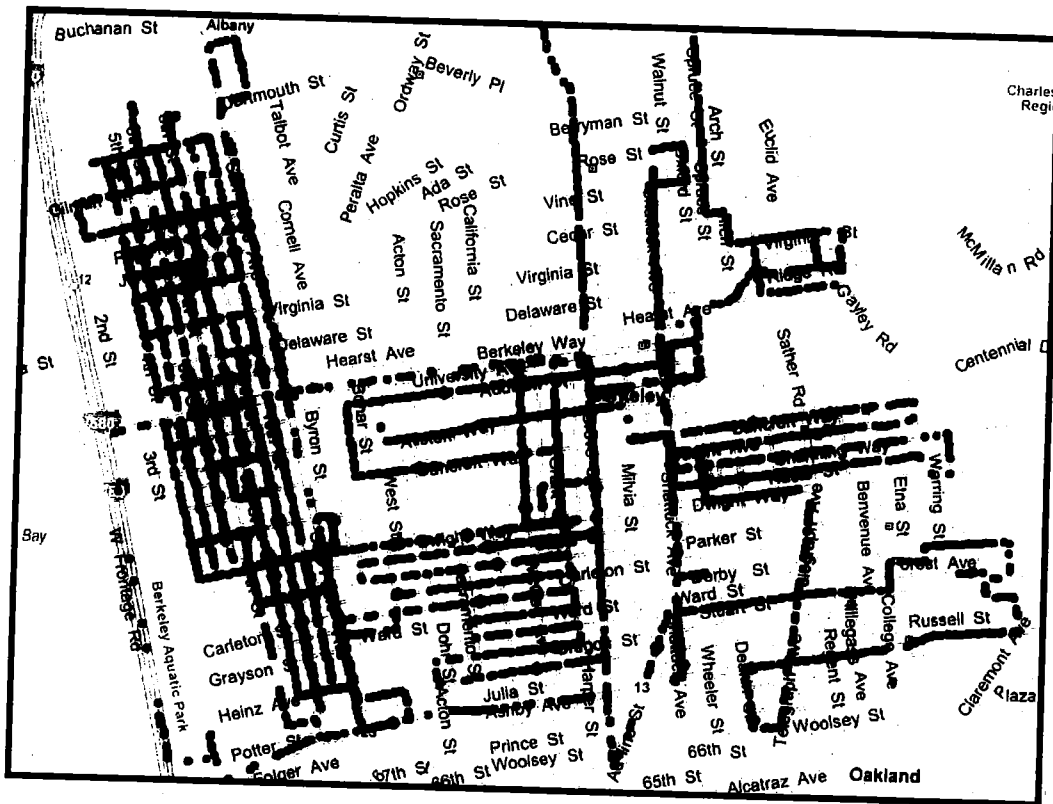

These maps depict a visual representation of each vehicle scanned and/or identified as boot-eligible in the City of Berkeley.

City of Berkeley CA - Overview

Legend:

- Blue dots = Plate Reads
- Red dots = Scofflaw Vehicles

City of Berkeley, CA – Zoom 1

Legend:

- Blue dots = Plate Reads
- Red dots = Scofflaw Vehicles