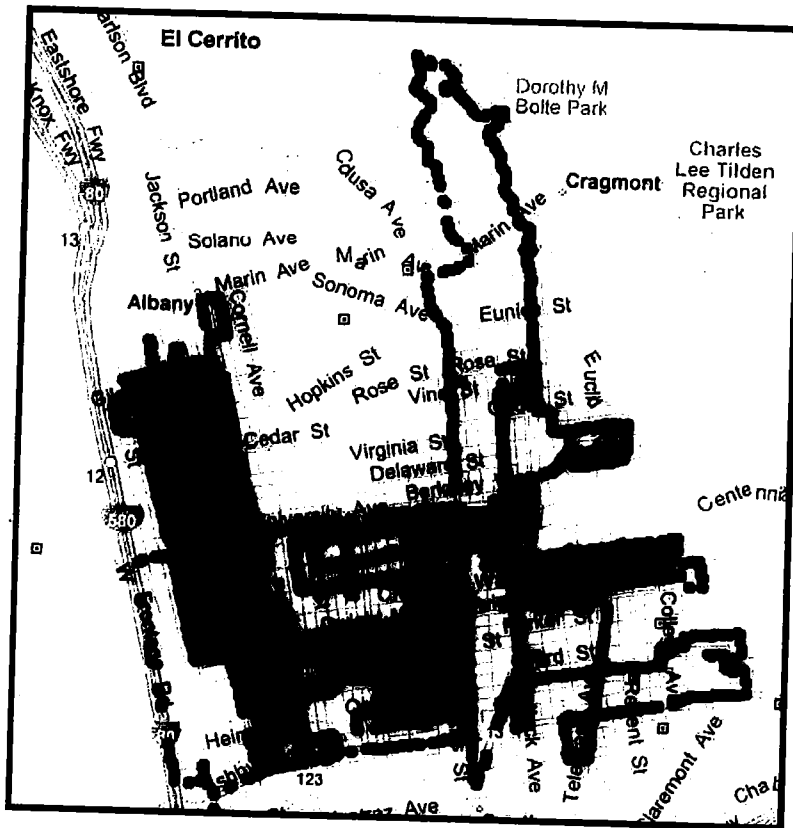

These maps depict a visual representation of each vehicle scanned and/or identified as boot-eligible in the City of Berkeley.

City of Berkeley CA - Overview

Legend:

- Blue dots = Plate Reads
- Red dots = Scofflaw Vehicles

City of Berkeley, CA – Zoom 1

Legend:

- Blue dots = Plate Reads
- Red dots = Scofflaw Vehicles